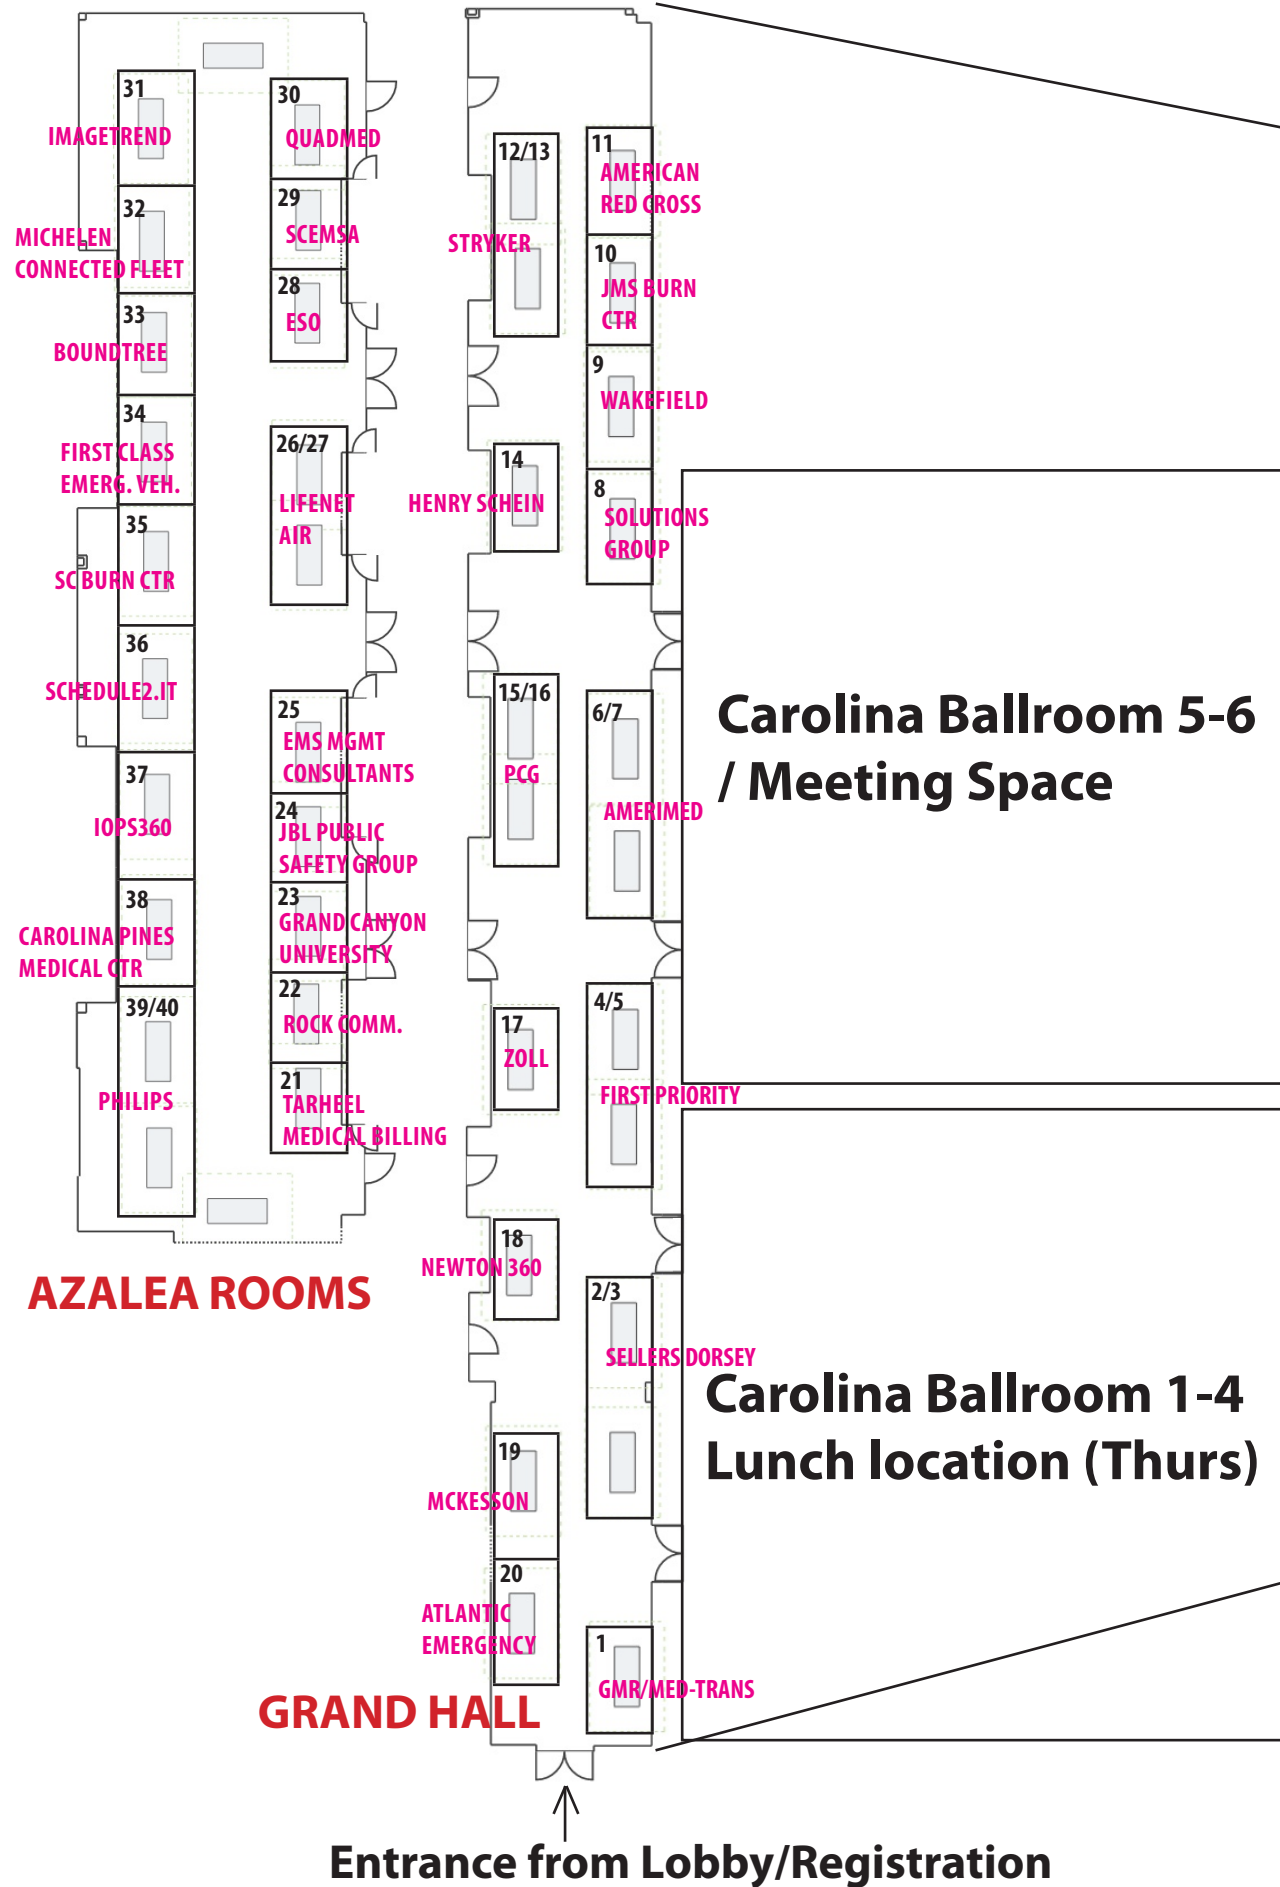

BOOTH LOCATIONS

WEST BEACH CONFERENCE CENTER